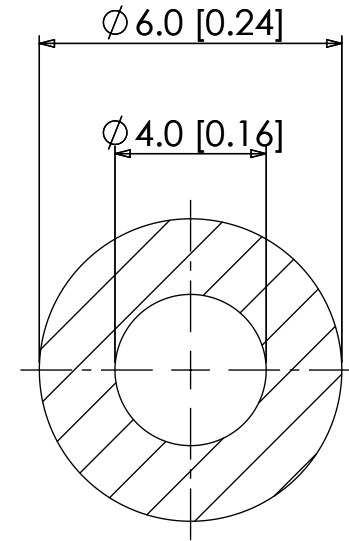

B

B

C

C

D

D

CROSS SECTION OF HOSE

1				16/10/2024	FIRST RELEASE
REV	CREATED	CHECKED	APPROVED	REV DATE	REVISION SUMMARY
MATERIAL: KYNAR					
If dimensional information is critical, please contact Eoxshop.com for confirmation. All dimensions are in accordance with the manufacturers drawings and are subject to change without prior notice.				EOXSHOP TEL: +44 (0) 23 9226 6031 WWW.EOXSHOP.COM SALES@EOXSHOP.COM	
TITLE: NATURAL KYNAR TUBING, 65 SHORE D, 4.0MM ID x 6.0MM OD - 30M					
		DIM'S mm[inch]	SCALE NTS	SIZE A4	SHEET 1 / 1
DOCUMENT NUMBER E-T-240021				REVISION 1	