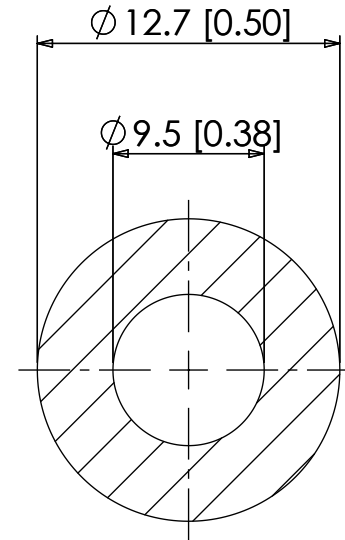

1

2

3

4

5

6

A

A

B

B

C

C

D

D

CROSS SECTION OF HOSE

1				16/10/2024	FIRST RELEASE
REV	CREATED	CHECKED	APPROVED	REV DATE	REVISION SUMMARY

MATERIAL: KYNAR

If dimensional information is critical, please contact Eoxshop.com for confirmation. All dimensions are in accordance with the manufacturers drawings and are subject to change without prior notice.

EOXSHOP
TEL: +44 (0) 23 9226 6031
WWW.EOXSHOP.COM
SALES@EOXSHOP.COM

TITLE: NATURAL KYNAR TUBING, 65 SHORE D, 3/8" ID x 1/2" OD - 30M

	DIM'S mm[inch]	SCALE NTS	SIZE A4	SHEET 1 / 1	DOCUMENT NUMBER E-T-240020	REVISION 1

1

2

3

4

5

6