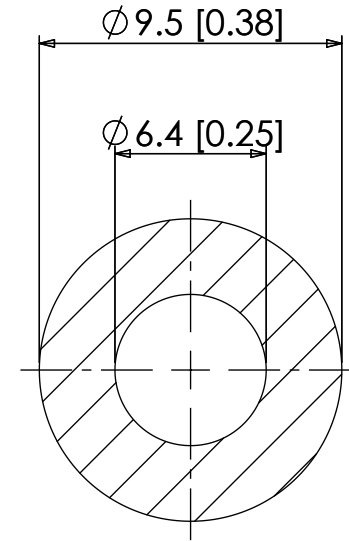

1

2

3

4

5

6

A

A

B

B

C

C

D

D

CROSS SECTION OF HOSE

1				16/10/2024	FIRST RELEASE
REV	CREATED	CHECKED	APPROVED	REV DATE	REVISION SUMMARY

MATERIAL: KYNAR

If dimensional information is critical, please contact Eoxshop.com for confirmation. All dimensions are in accordance with the manufacturers drawings and are subject to change without prior notice.

EOXSHOP
TEL: +44 (0) 23 9226 6031
WWW.EOXSHOP.COM
SALES@EOXSHOP.COM

TITLE: NATURAL KYNAR TUBING, 65 SHORE D, 1/4" ID x 3/8" OD - 30M

	DIM'S mm[inch]	SCALE NTS	SIZE A4	SHEET 1 / 1	DOCUMENT NUMBER E-T-240019	REVISION 1

1

2

3

4

5

6