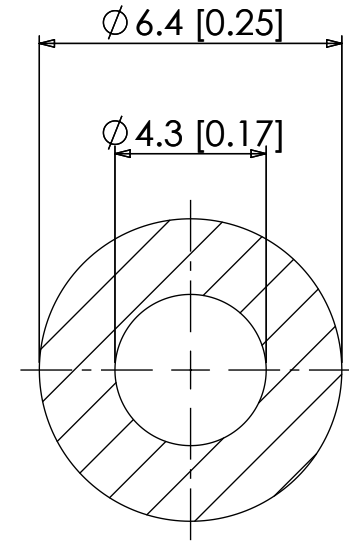

1

2

3

4

5

6

A

A

B

B

C

C

D

D

CROSS SECTION OF HOSE

1				16/10/2024	FIRST RELEASE
REV	CREATED	CHECKED	APPROVED	REV DATE	REVISION SUMMARY

MATERIAL: KYNAR

If dimensional information is critical, please contact Eoxshop.com for confirmation. All dimensions are in accordance with the manufacturers drawings and are subject to change without prior notice.

EOXSHOP
TEL: +44 (0) 23 9226 6031
WWW.EOXSHOP.COM
SALES@EOXSHOP.COM

TITLE: NATURAL KYNAR TUBING, 65 SHORE D, .170" ID x 1/4" OD - 30M

	DIM'S mm[inch]	SCALE NTS	SIZE A4	SHEET 1 / 1	DOCUMENT NUMBER E-T-240018	REVISION 1

1

2

3

4

5

6