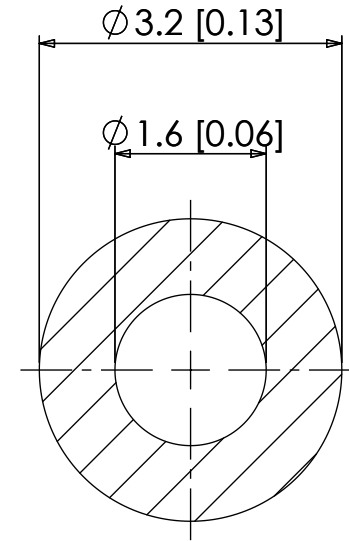

1

2

3

4

5

6

A

A

B

B

C

C

D

D

CROSS SECTION OF HOSE

1				16/10/2024	FIRST RELEASE
REV	CREATED	CHECKED	APPROVED	REV DATE	REVISION SUMMARY

MATERIAL: KYNAR

If dimensional information is critical, please contact Eoxshop.com for confirmation. All dimensions are in accordance with the manufacturers drawings and are subject to change without prior notice.

EOXSHOP
TEL: +44 (0) 23 9226 6031
WWW.EOXSHOP.COM
SALES@EOXSHOP.COM

TITLE: NATURAL KYNAR TUBING, 65 SHORE D, 1/16" ID x 1/8" OD - 30M

		DIM'S mm[inch]	SCALE NTS	SIZE A4	SHEET 1 / 1	DOCUMENT NUMBER E-T-240017	REVISION 1

1

2

3

4

5

6