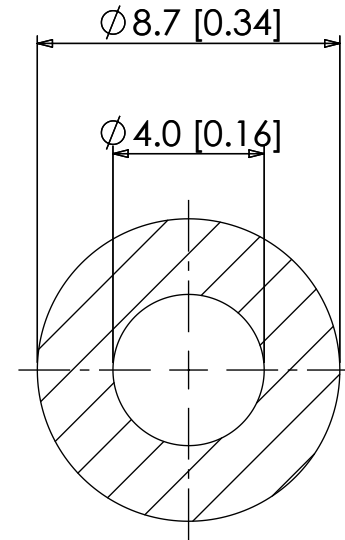

1

2

3

4

5

6

A

A

B

B

C

C

D

D

CROSS SECTION OF HOSE

1				25/06/2024	FIRST RELEASE
REV	CREATED	CHECKED	APPROVED	REV DATE	REVISION SUMMARY

MATERIAL: PVC

If dimensional information is critical, please contact Eoxshop.com for confirmation. All dimensions are in accordance with the manufacturers drawings and are subject to change without prior notice.

EOXSHOP
TEL: +44 (0) 23 9226 6031
WWW.EOXSHOP.COM
SALES@EOXSHOP.COM

TITLE: NATURAL PVC TUBING, 70 SHORE A, 5/32" ID X 11/32" OD - 100FT

	DIM'S mm[inch]	SCALE NTS	SIZE A4	SHEET 1 / 1	DOCUMENT NUMBER E-T-240013	REVISION 1

1

2

3

4

5

6