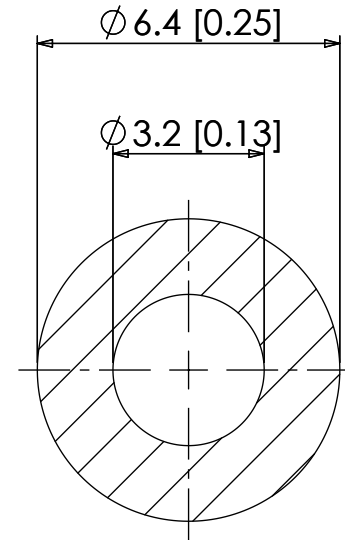

1

2

3

4

5

6

A

A

B

B

C

C

D

D

CROSS SECTION OF HOSE

1				25/06/2024	FIRST RELEASE
REV	CREATED	CHECKED	APPROVED	REV DATE	REVISION SUMMARY

MATERIAL: PVC

If dimensional information is critical, please contact Eoxshop.com for confirmation. All dimensions are in accordance with the manufacturers drawings and are subject to change without prior notice.

EOXSHOP
TEL: +44 (0) 23 9226 6031
WWW.EOXSHOP.COM
SALES@EOXSHOP.COM

TITLE: NATURAL PVC TUBING, 70 SHORE A, 1/8" ID X 1/4" OD - 100FT

	DIM'S mm[inch]	SCALE NTS	SIZE A4	SHEET 1 / 1	DOCUMENT NUMBER E-T-240012	REVISION 1

1

2

3

4

5

6