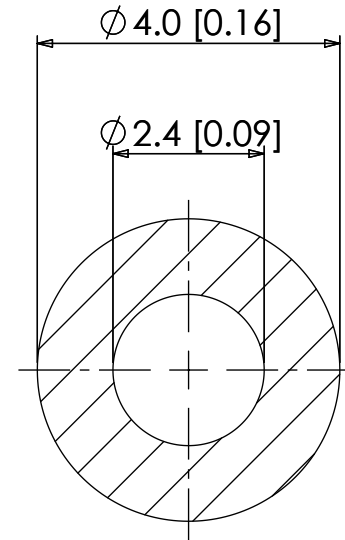

1

2

3

4

5

6

A

A

B

B

C

C

D

D

CROSS SECTION OF HOSE

1				25/06/2024	FIRST RELEASE
REV	CREATED	CHECKED	APPROVED	REV DATE	REVISION SUMMARY

MATERIAL: PVC

If dimensional information is critical, please contact Eoxshop.com for confirmation. All dimensions are in accordance with the manufacturers drawings and are subject to change without prior notice.

EOXSHOP
TEL: +44 (0) 23 9226 6031
WWW.EOXSHOP.COM
SALES@EOXSHOP.COM

TITLE: NATURAL PVC TUBING, 70 SHORE A, 3/32" ID X 5/32" OD - 100FT

	DIM'S mm[inch]	SCALE NTS	SIZE A4	SHEET 1 / 1	DOCUMENT NUMBER E-T-240011	REVISION 1

1

2

3

4

5

6