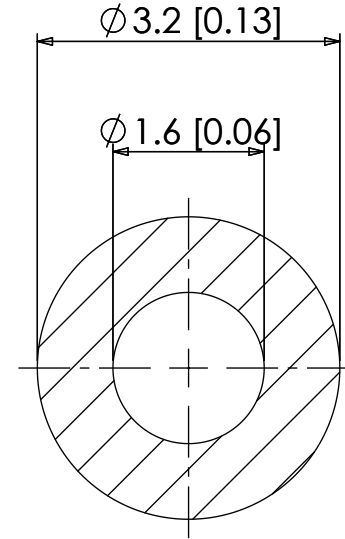

1

2

3

4

5

6

A

A

B

B

C

C

D

D

CROSS SECTION OF HOSE

1				25/06/2024	FIRST RELEASE
REV	CREATED	CHECKED	APPROVED	REV DATE	REVISION SUMMARY

MATERIAL: PVC

If dimensional information is critical, please contact Eoxshop.com for confirmation. All dimensions are in accordance with the manufacturers drawings and are subject to change without prior notice.

EOXSHOP
TEL: +44 (0) 23 9226 6031
WWW.EOXSHOP.COM
SALES@EOXSHOP.COM

TITLE: NATURAL PVC TUBING, 70 SHORE A, 1/16" ID X 1/8" OD - 100FT

	DIM'S mm[inch]	SCALE NTS	SIZE A4	SHEET 1 / 1	DOCUMENT NUMBER E-T-240010	REVISION 1

1

2

3

4

5

6