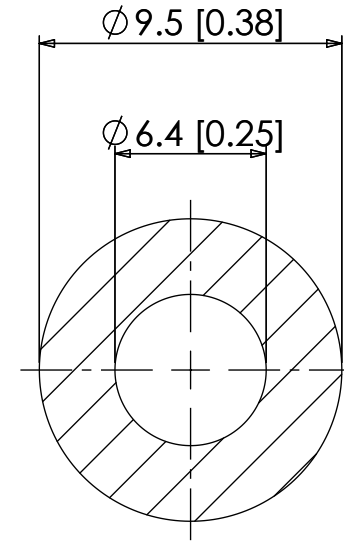

1

2

3

4

5

6

A

A

B

B

C

C

D

D

CROSS SECTION OF HOSE

1				25/06/2024	FIRST RELEASE
REV	CREATED	CHECKED	APPROVED	REV DATE	REVISION SUMMARY

MATERIAL: PVC

If dimensional information is critical, please contact Eoxshop.com for confirmation. All dimensions are in accordance with the manufacturers drawings and are subject to change without prior notice.

EOXSHOP
TEL: +44 (0) 23 9226 6031
WWW.EOXSHOP.COM
SALES@EOXSHOP.COM

TITLE: NATURAL PVC TUBING, 70 SHORE A, 1/4" ID X 3/8" OD - 100FT

	DIM'S mm[inch]	SCALE NTS	SIZE A4	SHEET 1 / 1	DOCUMENT NUMBER E-T-170025	REVISION 1

1

2

3

4

5

6