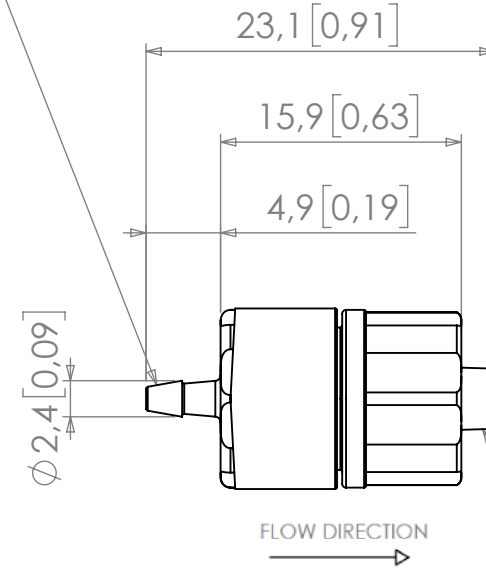

TO SUIT 1.6mm (1/16") ID TUBE

MALE LUER LOCK TO ISO 80369-7

1	-	-	-	18/02/2019	
REV	CREATED	CHECKED	APPROVED	REV DATE	REVISION SUMMARY

MATERIAL: ABS, POLYSTYRENE, SILICONE

If dimensional information is critical, please contact Eoxshop.com for confirmation. All dimensions are in accordance with the manufacturers drawings and are subject to change without prior notice.

EOXSHOP  
 TEL: +44 (0) 23 9226 6031  
 WWW.EOXSHOP.COM  
 SALES@EOXSHOP.COM

TITLE: ISO 80369-7 CHECK VALVE, MALE LUER LOCK TO 1/16" BARB, POLYSTYRENE/ABS BODY WITH SILICONE DISK

	DIM'S mm[inch]	SCALE NTS	SIZE A4	SHEET 1 / 1	DOCUMENT NUMBER E-C-190007	REVISION 1
--	-------------------	--------------	------------	----------------	-------------------------------	---------------